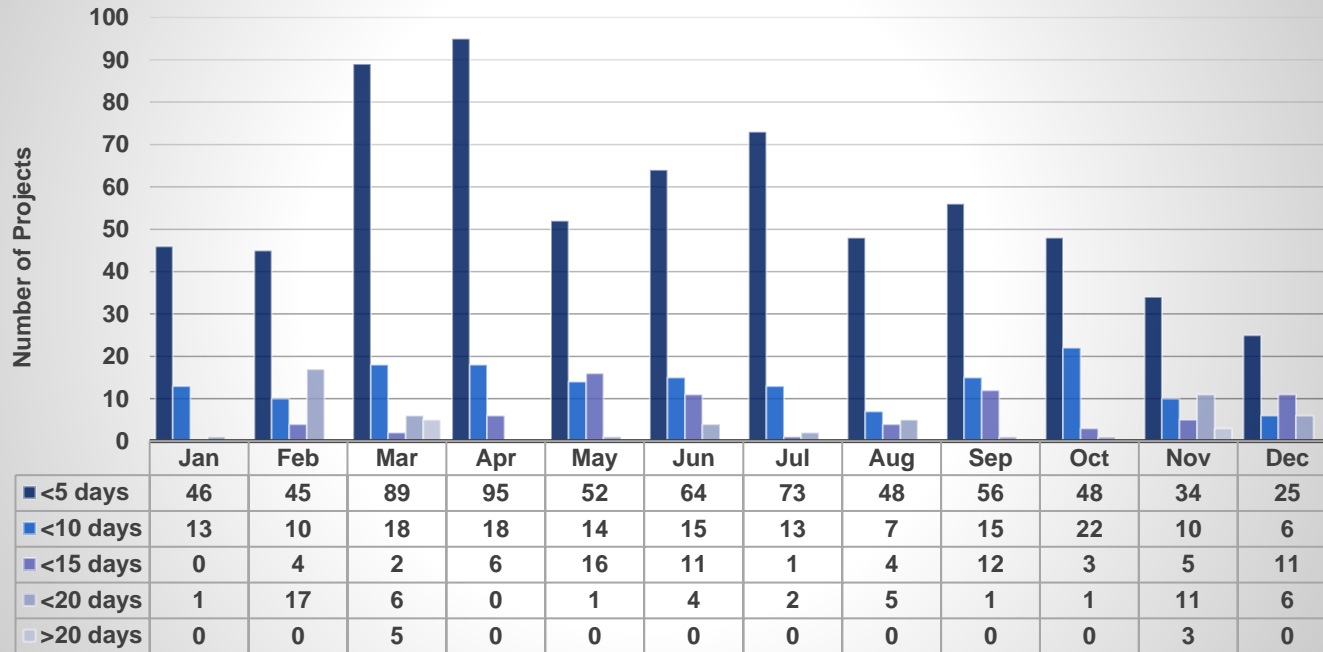

Building & Safety 2022 Milestone Report - Commercial BP Folders First Review Comments (days)

■ <5 days
 ■ <10 days
 ■ <15 days
 ■ <20 days
 ■ >20 days

First Review in 5 days	675	69.3%
First Review in 10 days	161	16.5%
First Review in 15 days	75	7.7%
First Review in 20 days	55	5.65%
Plan review meeting service goal (20 business days):	974	99%

2022 Milestone Report - New Residential DW Folders First Review Comments (days)

First Review in 10 days	675	99.3%
First Review in more than 10 days	5	0.74%
Total Number of Plan Reviews	680	

**Building & Safety
2022 Milestone Report - Residential Changes DW Folders
First Review Comments (days)**

First Review in 10 days	1094	99.8%
First Review in more than 10 days	2	0.2%
Total Number of Plan Reviews	1096	