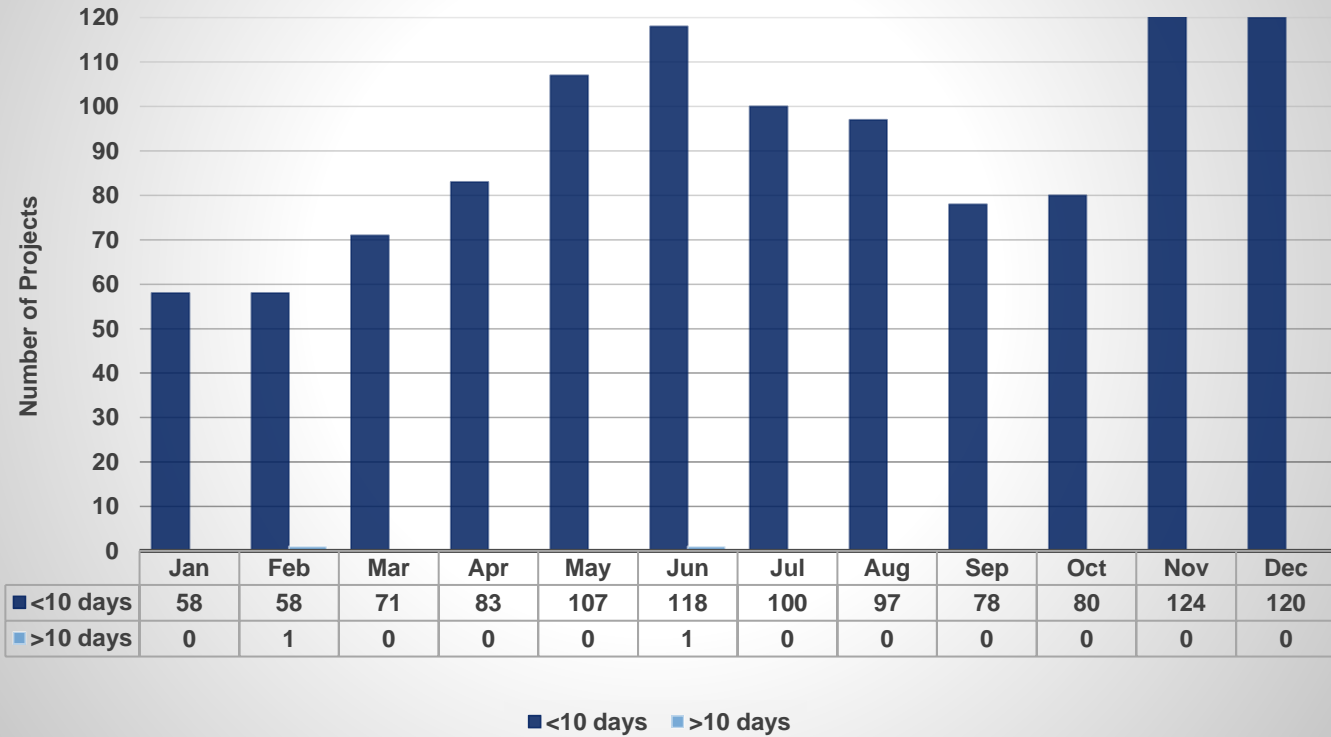

Building & Safety 2022 Milestone Report - Commercial BP Folders First Review Comments (days)

■ <5 days
 ■ <10 days
 ■ <15 days
 ■ <20 days
 ■ >20 days

First Review in 5 days	675	69.3%
First Review in 10 days	161	16.5%
First Review in 15 days	75	7.7%
First Review in 20 days	55	5.65%
Plan review meeting service goal (20 business days):	974	99%

2022 Milestone Report - New Residential DW Folders First Review Comments (days)

First Review in 10 days	675	99.3%
First Review in more than 10 days	5	0.74%
Total Number of Plan Reviews	680	

**Building & Safety
2022 Milestone Report - Residential Changes DW Folders
First Review Comments (days)**

First Review in 10 days	1094	99.8%
First Review in more than 10 days	2	0.2%
Total Number of Plan Reviews	1096	