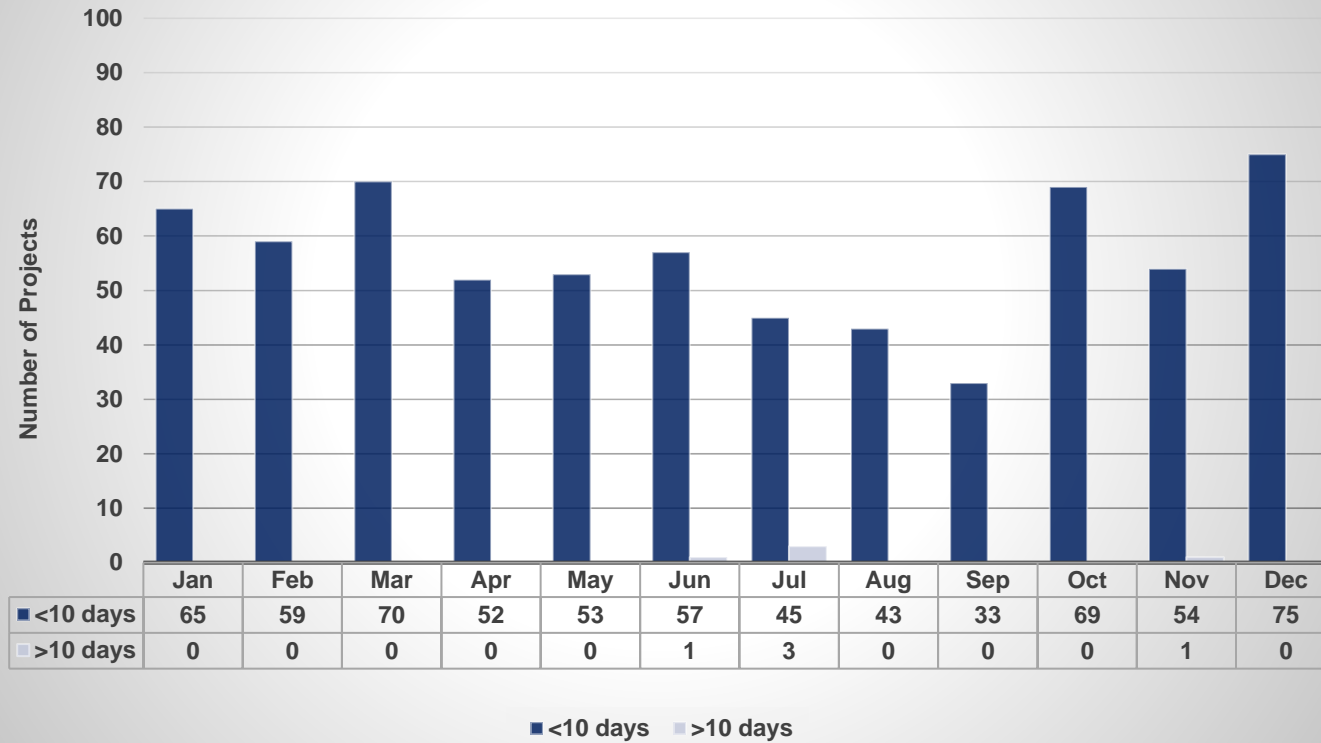

Building & Safety 2022 Milestone Report - Commercial BP Folders First Review Comments (days)

■ <5 days
 ■ <10 days
 ■ <15 days
 ■ <20 days
 ■ >20 days

First Review in 5 days	675	69.3%
First Review in 10 days	161	16.5%
First Review in 15 days	75	7.7%
First Review in 20 days	55	5.65%
Plan review meeting service goal (20 business days):	974	99%

2022 Milestone Report - New Residential DW Folders First Review Comments (days)

First Review in 10 days	675	99.3%
First Review in more than 10 days	5	0.74%
Total Number of Plan Reviews	680	

**Building & Safety
2022 Milestone Report - Residential Changes DW Folders
First Review Comments (days)**

First Review in 10 days	1094	99.8%
First Review in more than 10 days	2	0.2%
Total Number of Plan Reviews	1096	