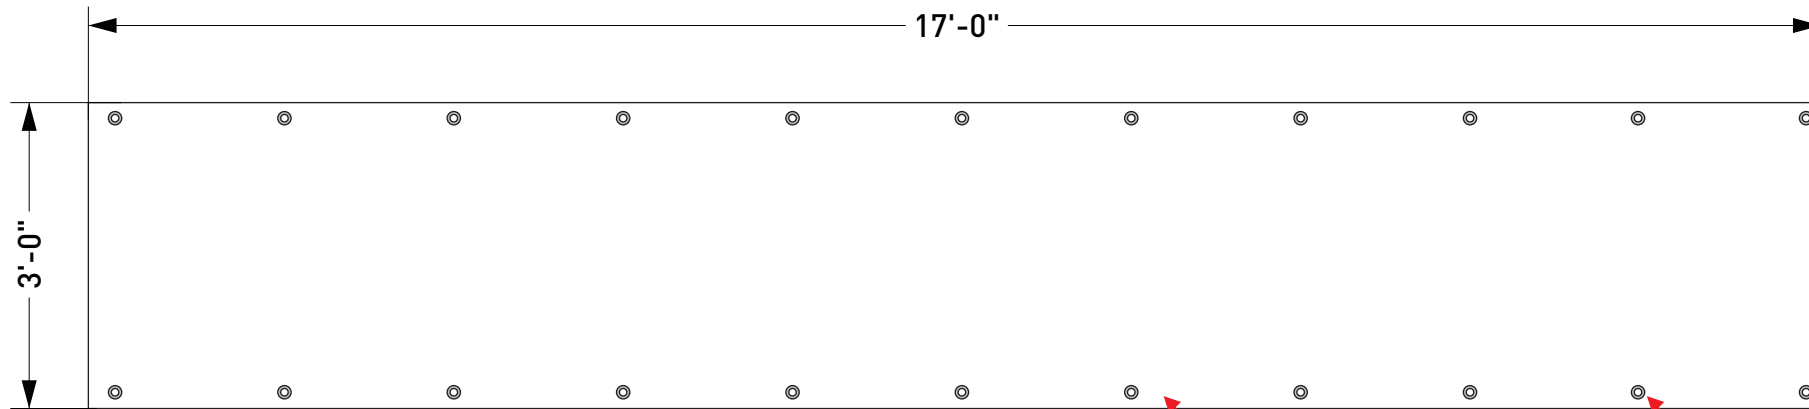

LIBERTY PARKADE BANNER - REQUIRED SPECIFICATIONS

REVISED 8/22

BANNER WEIGHT: 13oz MINIMUM, 16oz PREFERRED

A HEMMED EDGES
SINGLE or DOUBLE STITCH
or TAPE HEM OK

B STANDARD GROMMETS
TOP & BOTTOM, EVERY 2'

PLEASE NOTE: DUE TO SAFETY, BANNERS NOT MADE TO THESE SPECIFICATIONS COULD BE REJECTED UPON INSPECTION