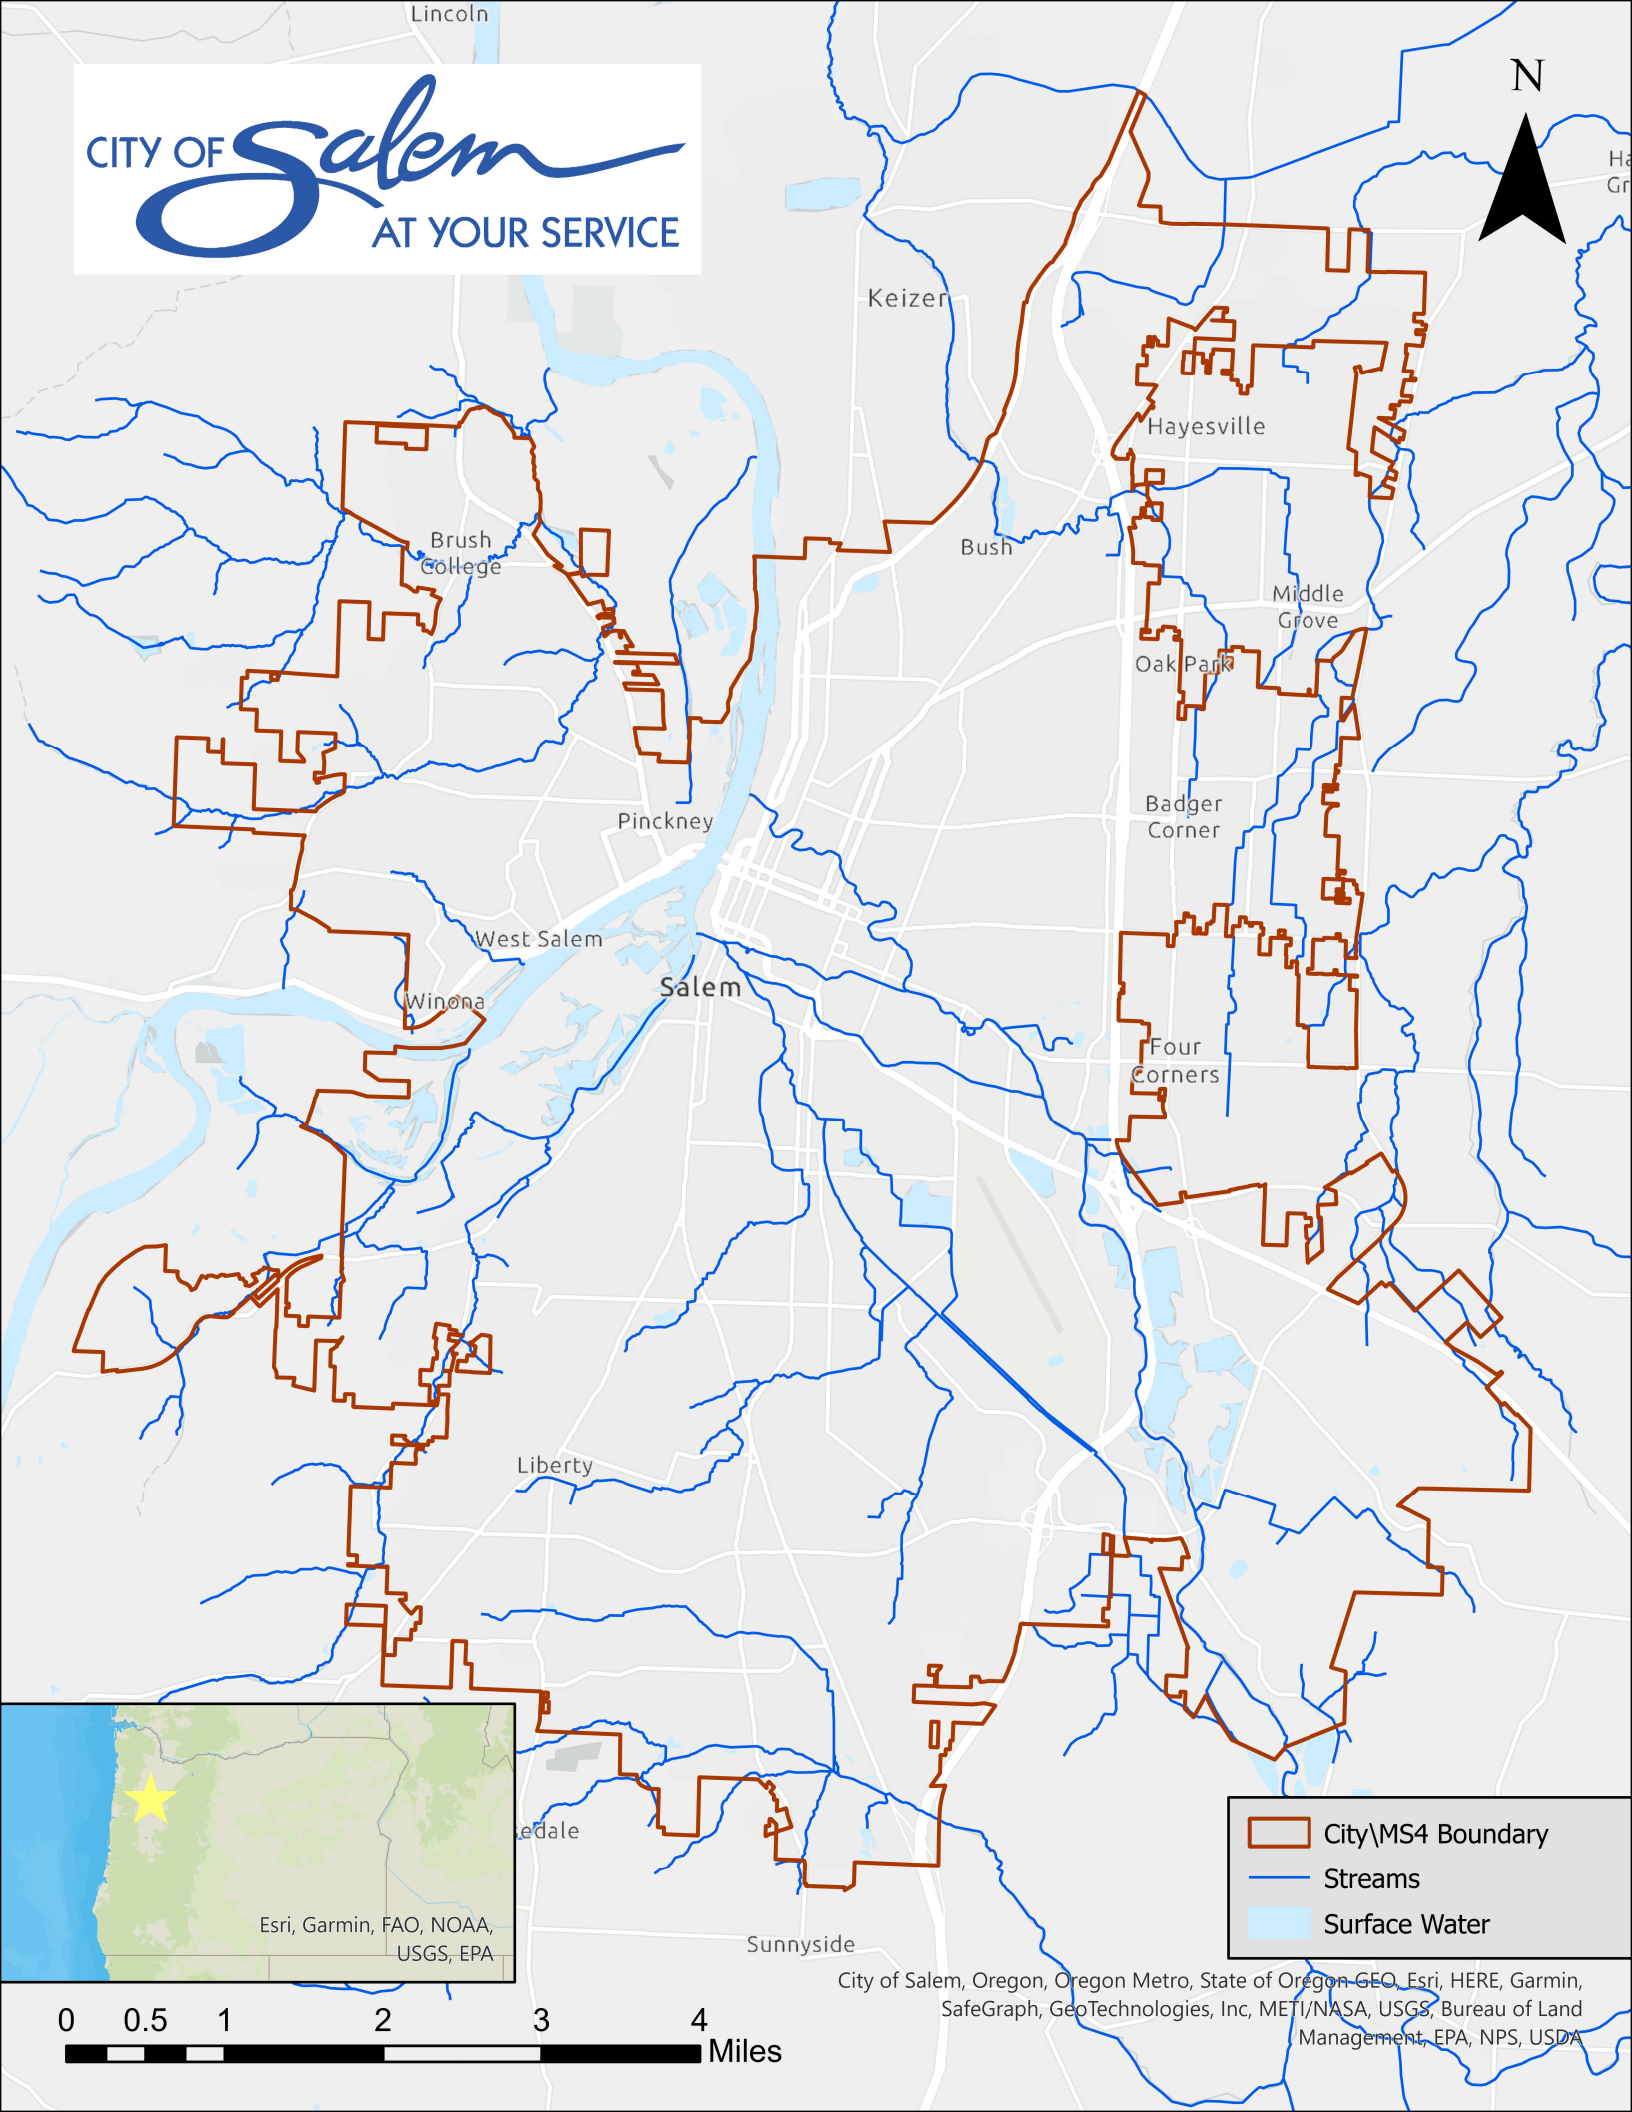

CITY OF *Salem*
AT YOUR SERVICE

Esri, Garmin, FAO, NOAA,
USGS, EPA

-  City/MS4 Boundary
-  Streams
-  Surface Water

City of Salem, Oregon, Oregon Metro, State of Oregon GEO, Esri, HERE, Garmin,
SafeGraph, GeoTechnologies, Inc, METI/NASA, USGS, Bureau of Land
Management, EPA, NPS, USDA