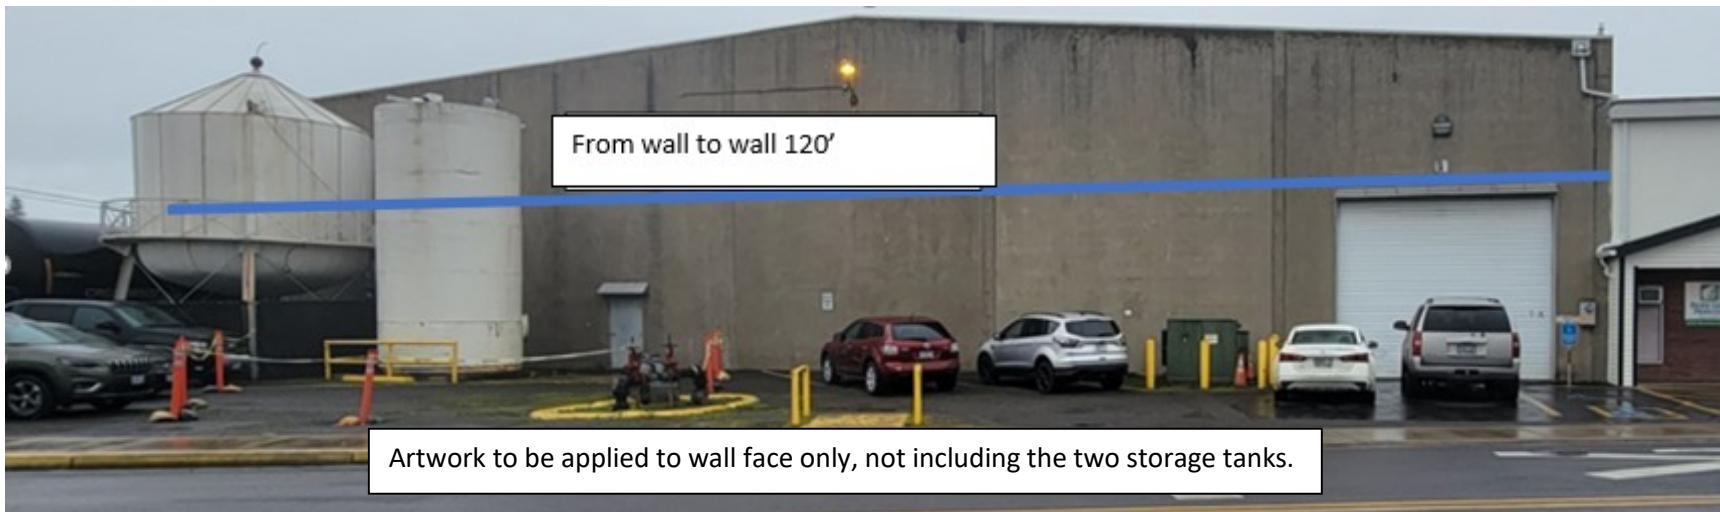

Pacific Coast Producers
Mural Wall Dimensions
1520 Woodrow Street NE, Salem, OR 97301