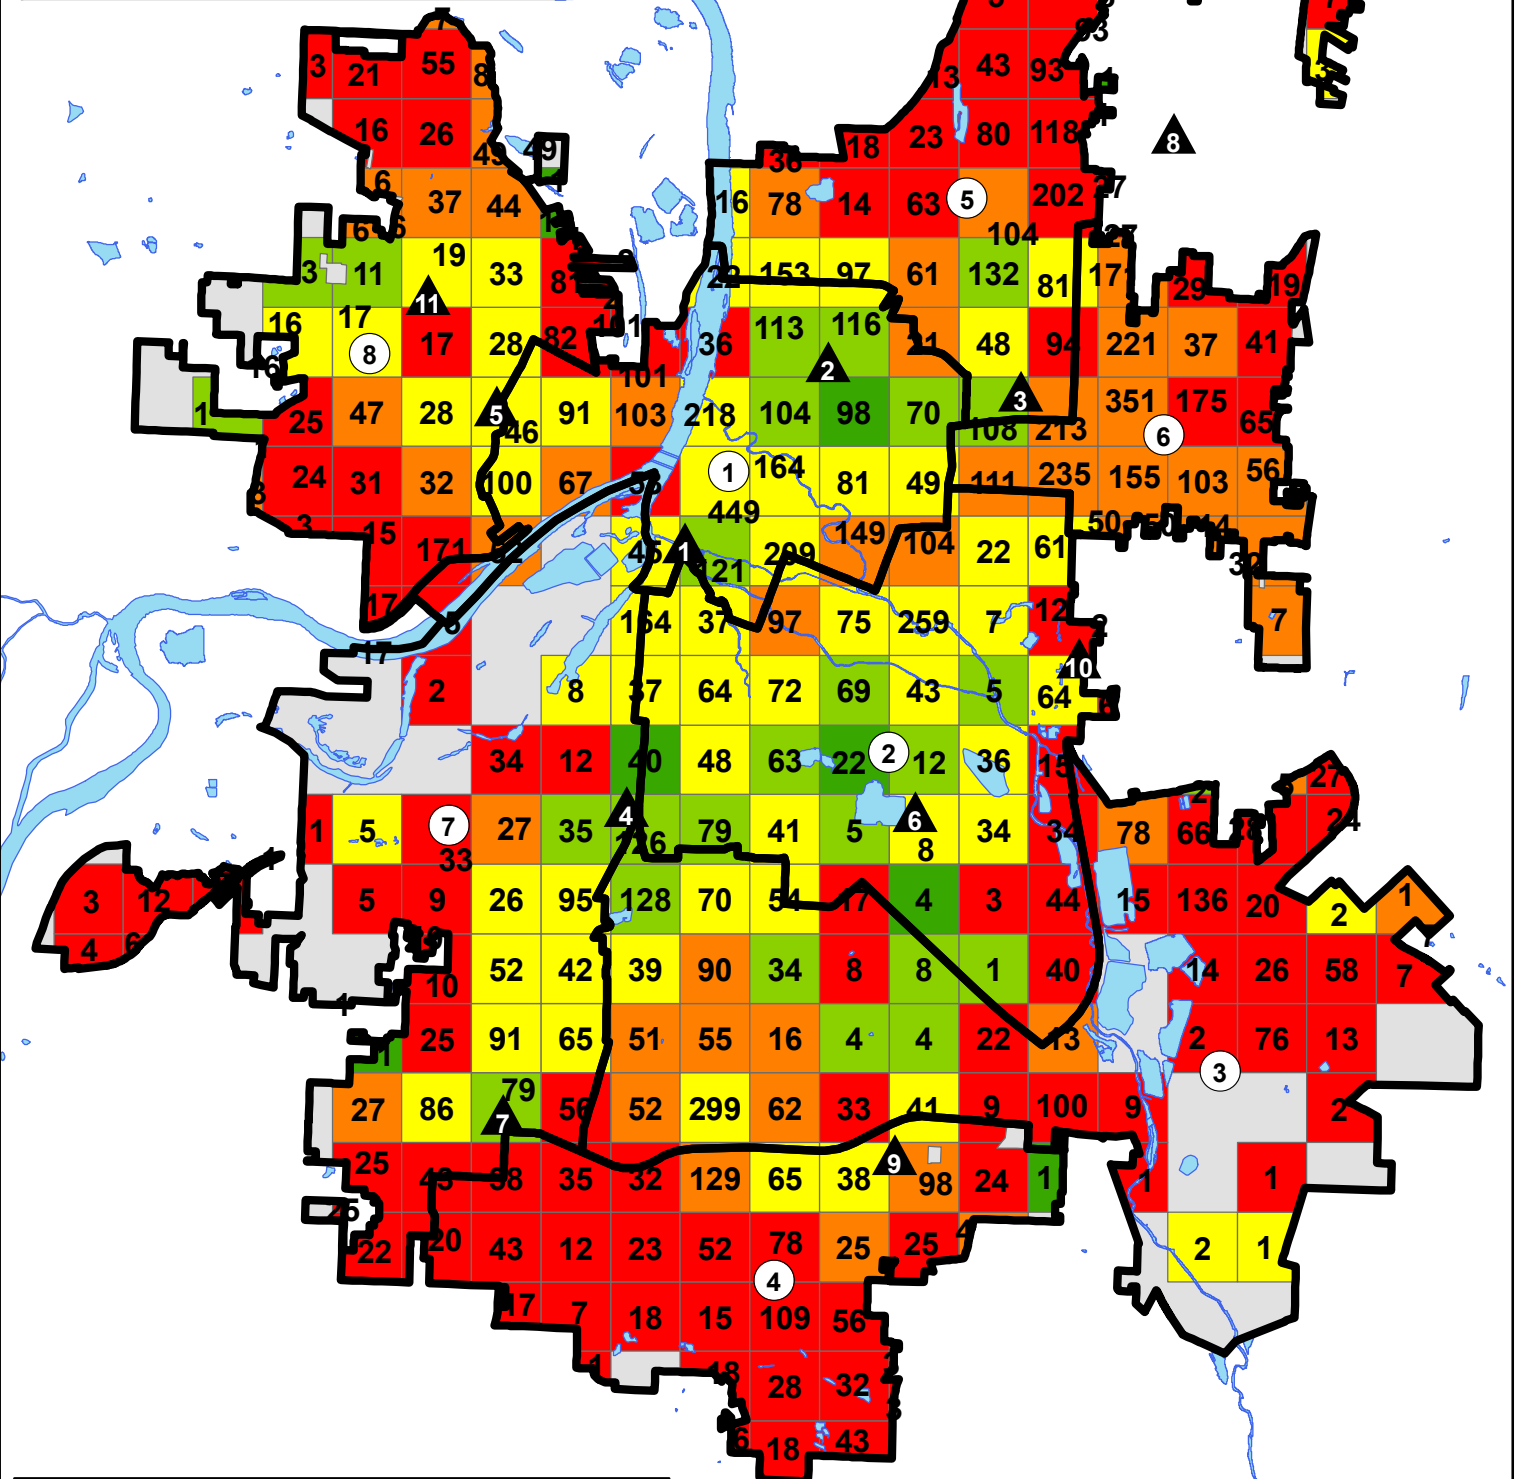

**Salem Fire Quarter Mile Grid  
90th Percentile Dispatch  
to First Unit Arrived  
2021 Priority Calls, Annual**

NFPA Response Time  
Percentage 5 Minutes  
From Dispatch to Arrival, 90%  
Met: 56.6%

- Fire Stations
- Salem City Limits
- Lakes / Rivers
- Ward Boundaries
- Ward Numbers
- 5 Minutes or Less
- 5 to 6 Minutes
- 6 to 7 Minutes
- 7 to 8 Minutes
- Over 8 Minutes

**Salem Fire Quarter Mile Grid  
90th Percentile Dispatch  
to First Unit Arrived  
2022 Priority Calls, Annual**

NFPA Response Time  
Percentage 5 Minutes  
From Dispatch to Arrival, 90%  
Met: 55.9%

-  Fire Stations
-  Salem City Limits
-  Lakes / Rivers
-  Ward Boundaries
-  Ward Numbers
-  5 Minutes or Less
-  5 to 6 Minutes
-  6 to 7 Minutes
-  7 to 8 Minutes
-  Over 8 Minutes

**Salem Fire Quarter Mile Grid  
90th Percentile Dispatch  
to First Unit Arrived  
2023 Priority Calls, Annual**

NFPA Response Time  
Percentage 5 Minutes  
From Dispatch to Arrival, 90%  
Met: 50.0%

- Fire Stations
- Salem City Limits
- Lakes / Rivers
- Ward Boundaries
- Ward Numbers
- 5 Minutes or Less
- 5 to 6 Minutes
- 6 to 7 Minutes
- 7 to 8 Minutes
- Over 8 Minutes