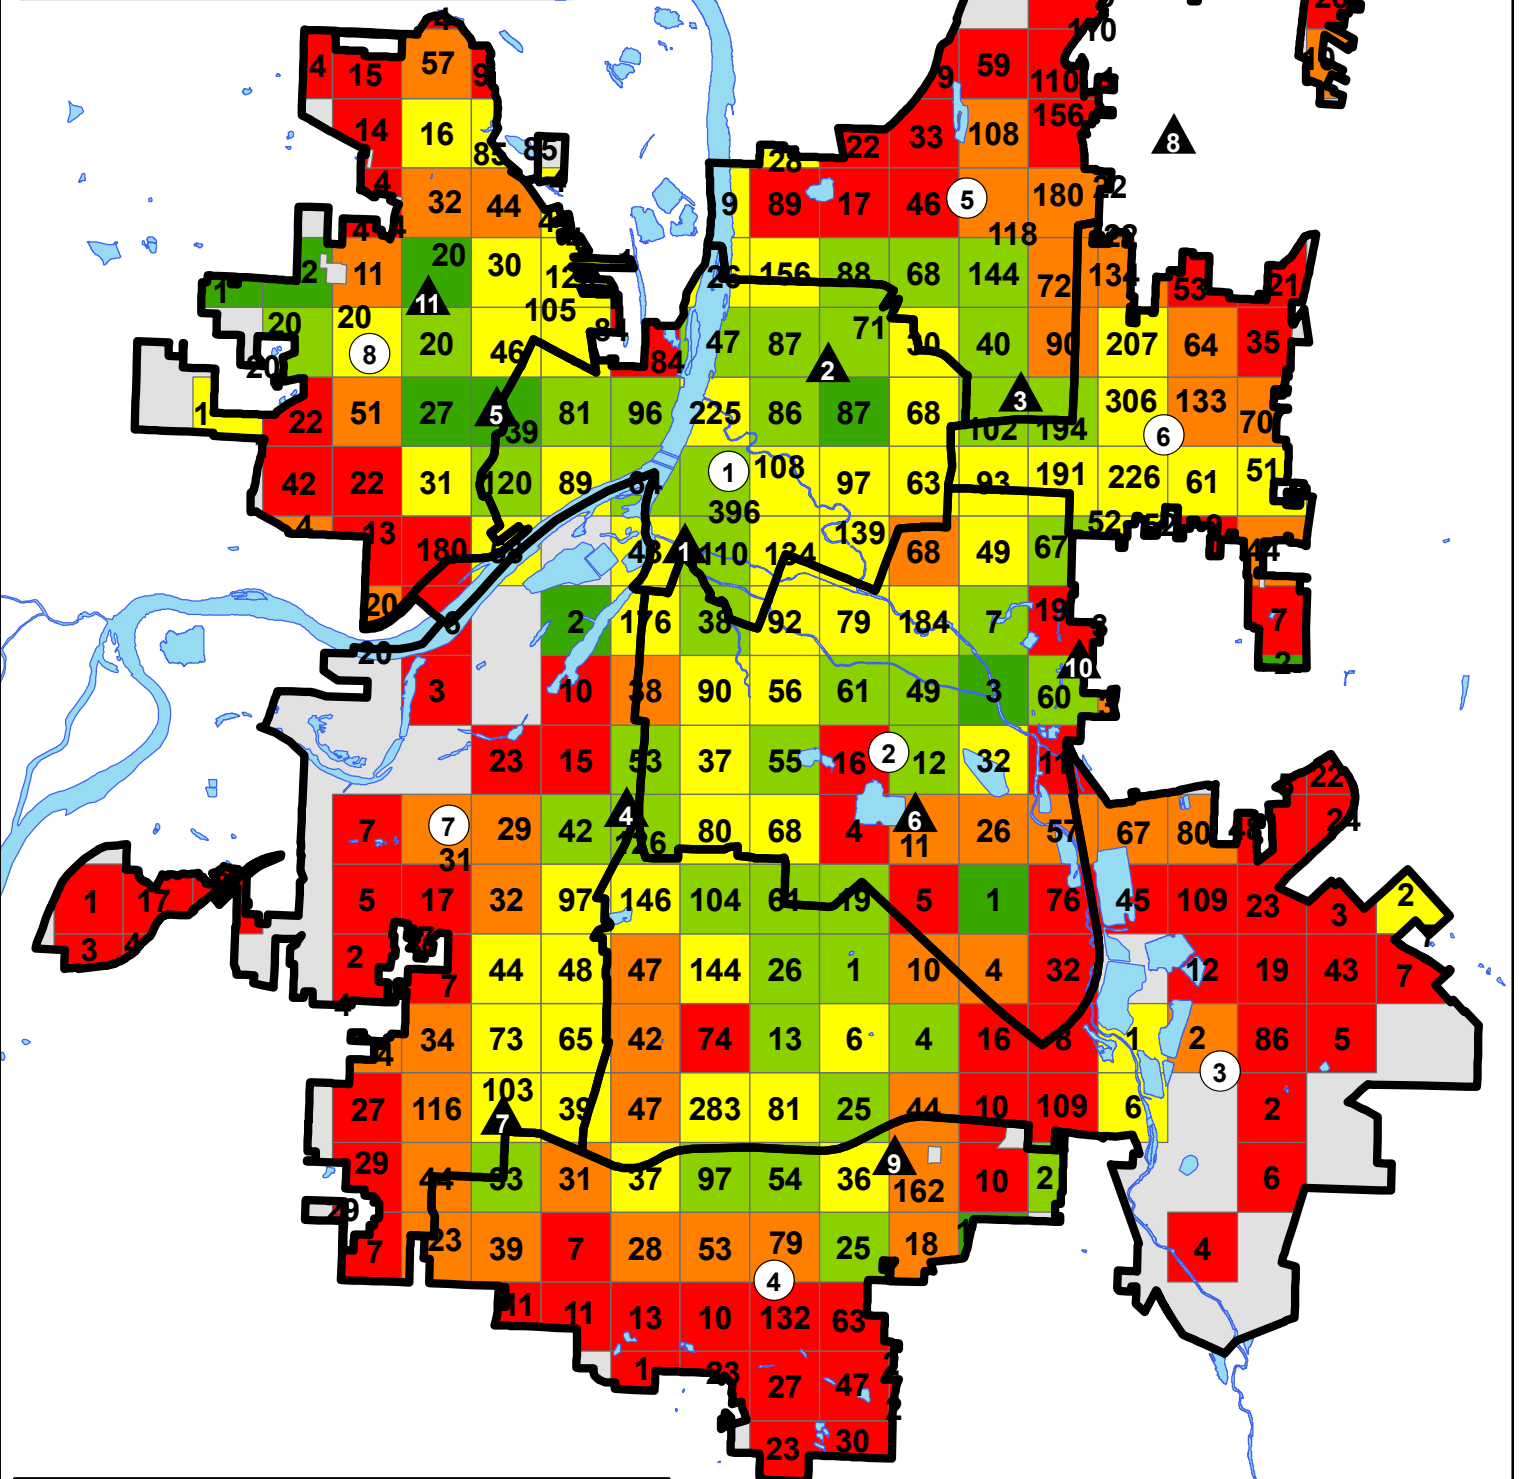

**Salem Fire Quarter Mile Grid  
90th Percentile Dispatch  
to First Unit Arrived  
2021 Priority Calls, Annual**

NFPA Response Time  
Percentage 5 Minutes  
From Dispatch to Arrival, 90%  
Met: 56.6%

- Fire Stations
- Salem City Limits
- Lakes / Rivers
- Ward Boundaries
- Ward Numbers
- 5 Minutes or Less
- 5 to 6 Minutes
- 6 to 7 Minutes
- 7 to 8 Minutes
- Over 8 Minutes

**Salem Fire Quarter Mile Grid  
90th Percentile Dispatch  
to First Unit Arrived  
2022 Priority Calls, Annual**

NFPA Response Time  
Percentage 5 Minutes  
From Dispatch to Arrival, 90%  
Met: 55.9%

-  Fire Stations
-  Salem City Limits
-  Lakes / Rivers
-  Ward Boundaries
-  Ward Numbers
-  5 Minutes or Less
-  5 to 6 Minutes
-  6 to 7 Minutes
-  7 to 8 Minutes
-  Over 8 Minutes

**Salem Fire Quarter Mile Grid  
90th Percentile Dispatch  
to First Unit Arrived  
2023 Priority Calls, Annual**

NFPA Response Time  
Percentage 5 Minutes  
From Dispatch to Arrival, 90%  
Met: 50.0%

- Fire Stations
- Salem City Limits
- Lakes / Rivers
- Ward Boundaries
- Ward Numbers
- 5 Minutes or Less
- 5 to 6 Minutes
- 6 to 7 Minutes
- 7 to 8 Minutes
- Over 8 Minutes