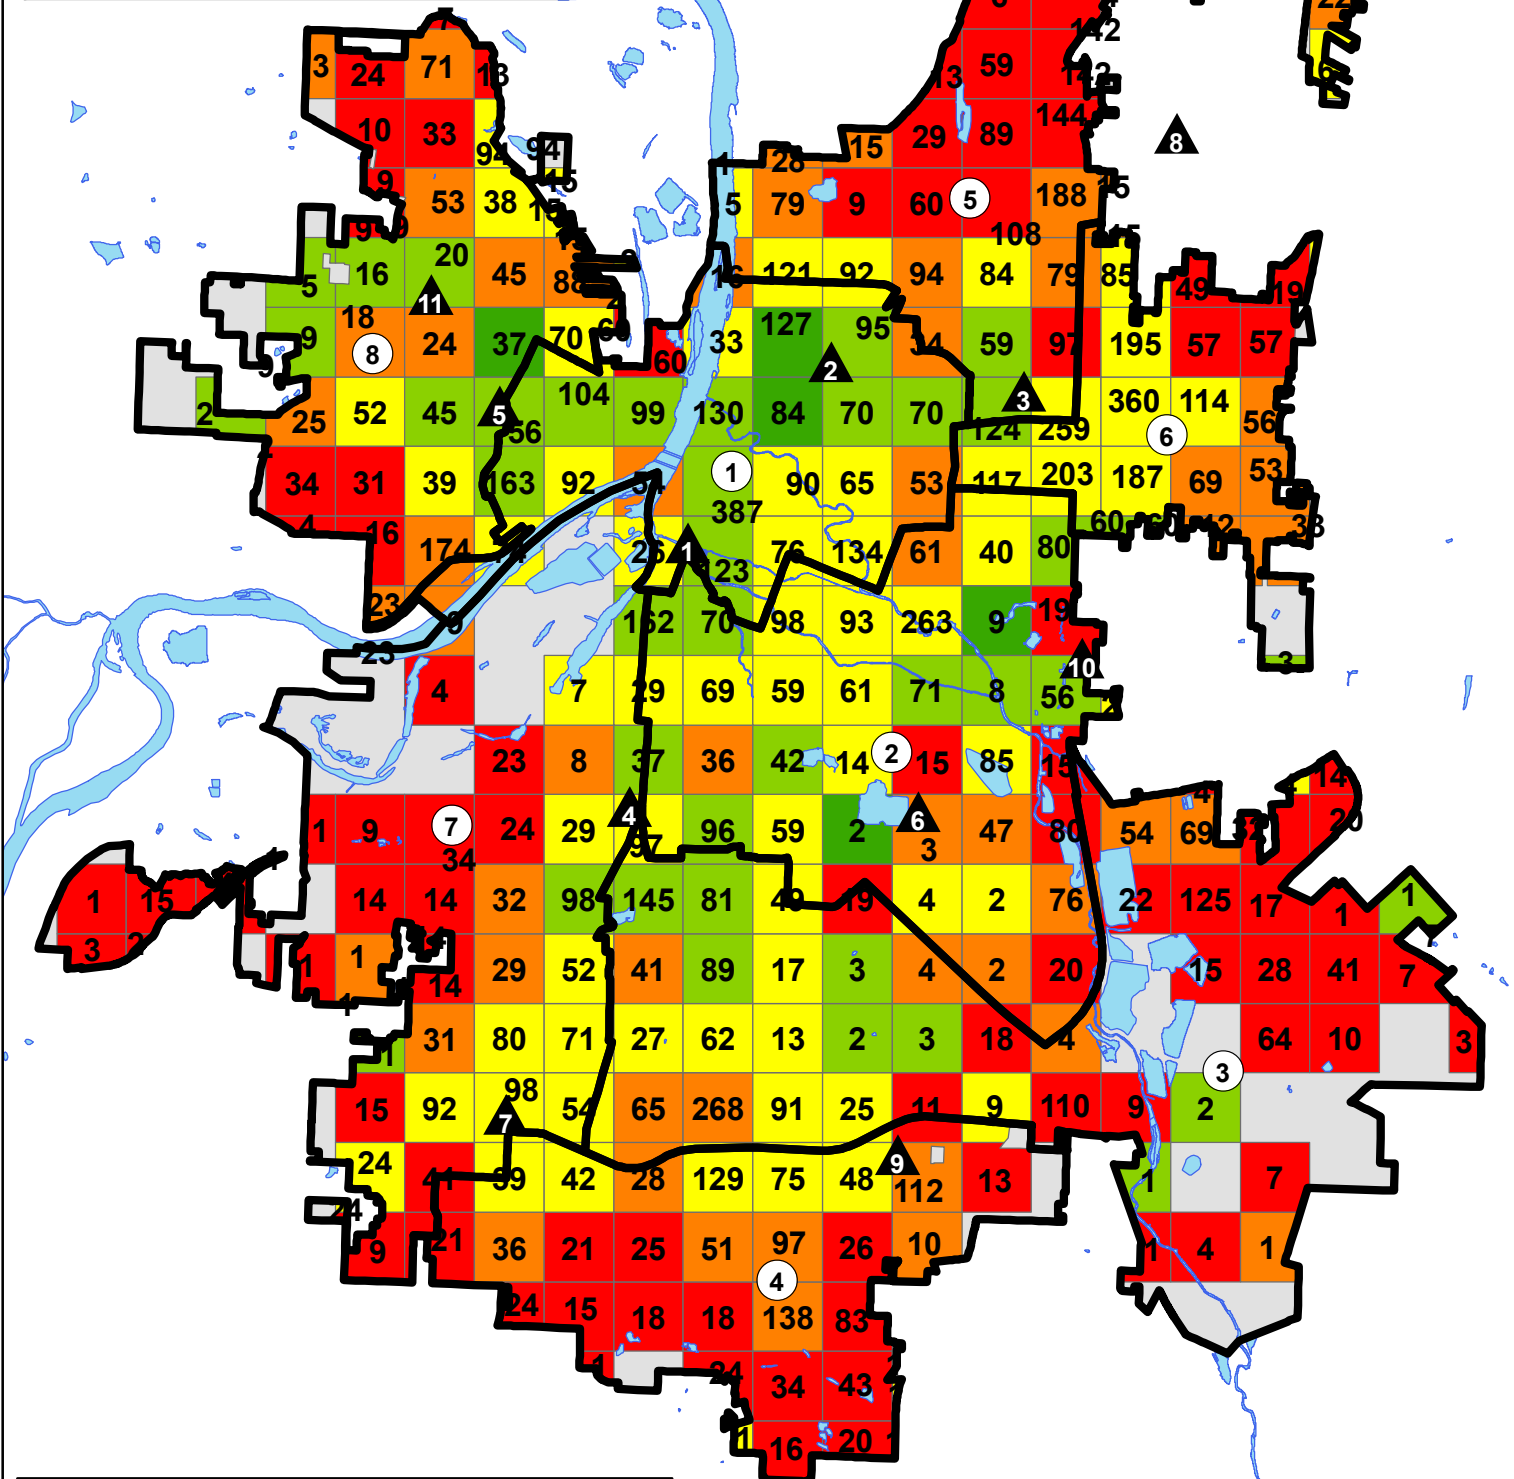

**Salem Fire Quarter Mile Grid  
90th Percentile Dispatch  
to First Unit Arrived  
2021 Priority Calls, Annual**

NFPA Response Time  
Percentage 5 Minutes  
From Dispatch to Arrival, 90%  
Met: 56.6%

- Fire Stations
- Salem City Limits
- Lakes / Rivers
- Ward Boundaries
- Ward Numbers
- 5 Minutes or Less
- 5 to 6 Minutes
- 6 to 7 Minutes
- 7 to 8 Minutes
- Over 8 Minutes

**Salem Fire Quarter Mile Grid  
90th Percentile Dispatch  
to First Unit Arrived  
2022 Priority Calls, Annual**

NFPA Response Time  
Percentage 5 Minutes  
From Dispatch to Arrival, 90%  
Met: 55.9%

-  Fire Stations
-  Salem City Limits
-  Lakes / Rivers
-  Ward Boundaries
-  Ward Numbers
-  5 Minutes or Less
-  5 to 6 Minutes
-  6 to 7 Minutes
-  7 to 8 Minutes
-  Over 8 Minutes

**Salem Fire Quarter Mile Grid  
90th Percentile Dispatch  
to First Unit Arrived  
2023 Priority Calls, Annual**

NFPA Response Time  
Percentage 5 Minutes  
From Dispatch to Arrival, 90%  
Met: 50.0%

- Fire Stations
- Salem City Limits
- Lakes / Rivers
- Ward Boundaries
- Ward Numbers
- 5 Minutes or Less
- 5 to 6 Minutes
- 6 to 7 Minutes
- 7 to 8 Minutes
- Over 8 Minutes