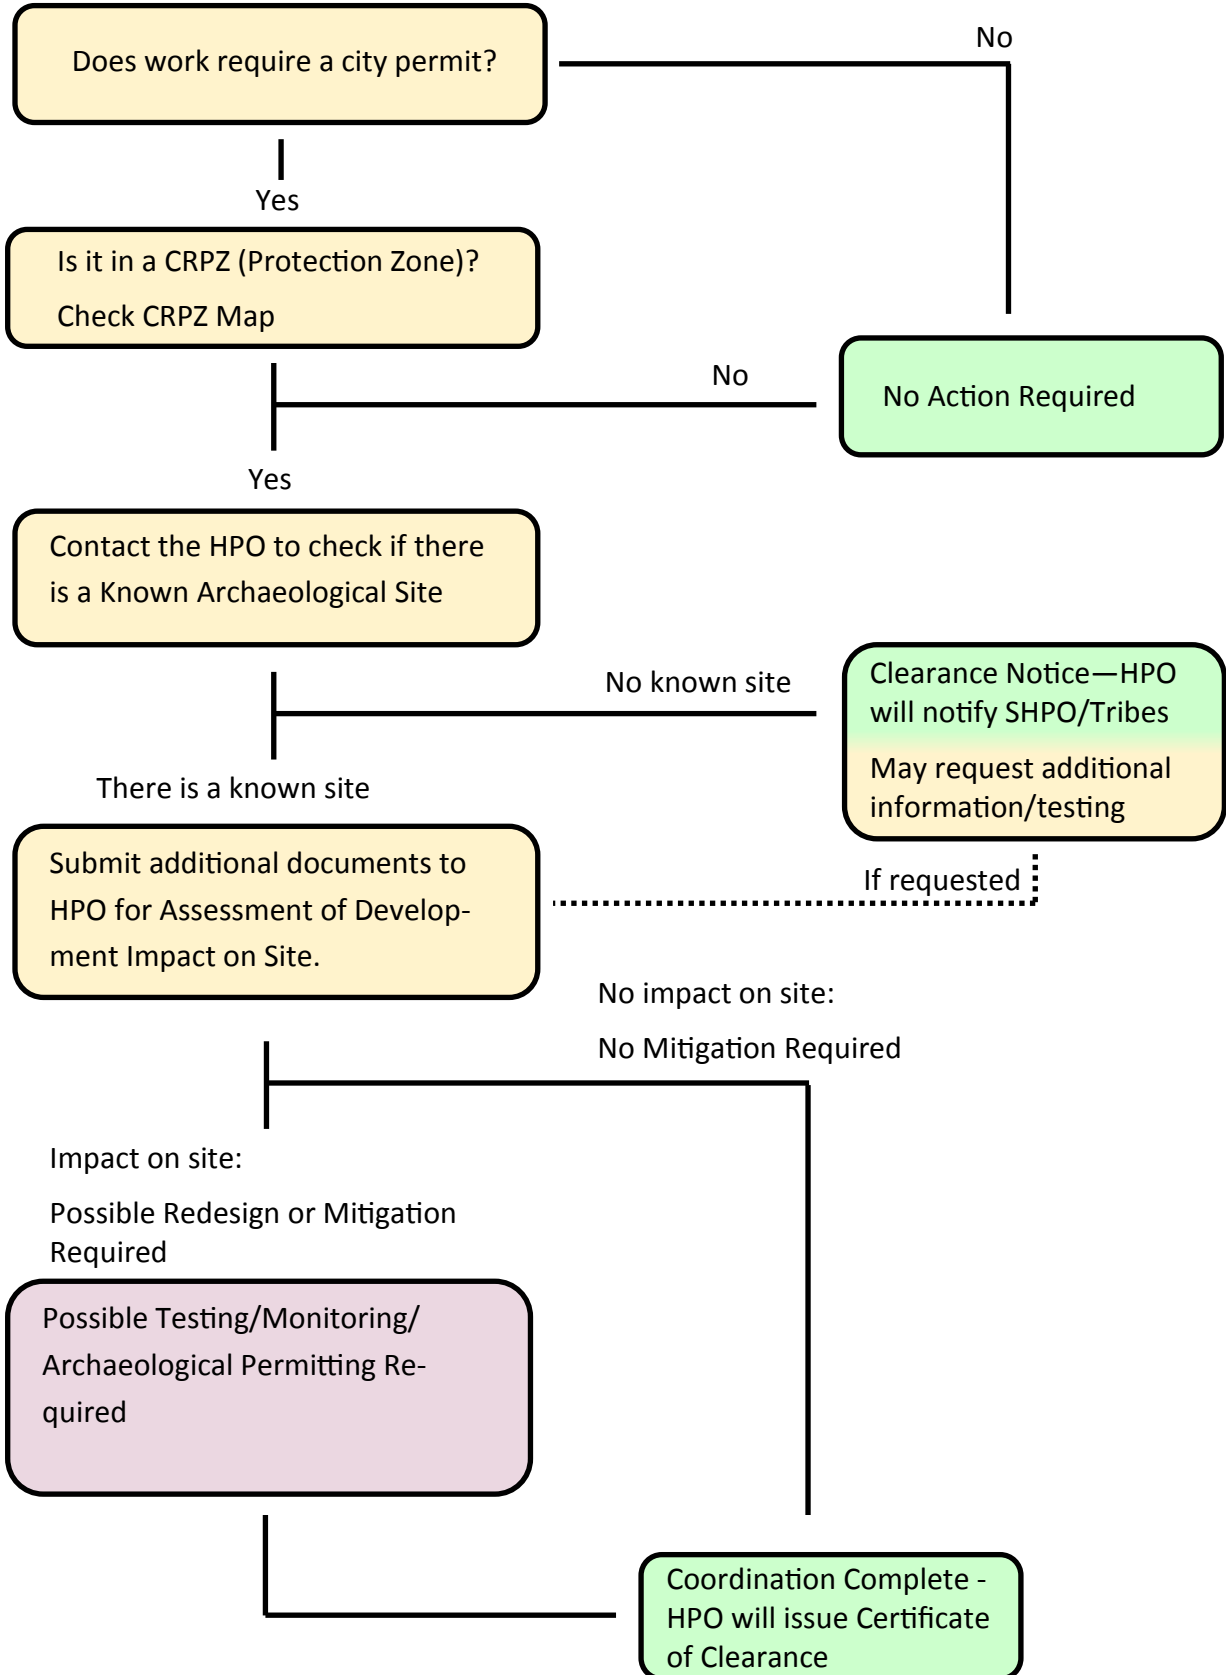

# New Construction—Public Property not in ROW

Contact Historic Preservation Officer, Kimberli Fitzgerald, with questions:

[kfitzgerald@cityofsalem.net](mailto:kfitzgerald@cityofsalem.net), 503-540-2397