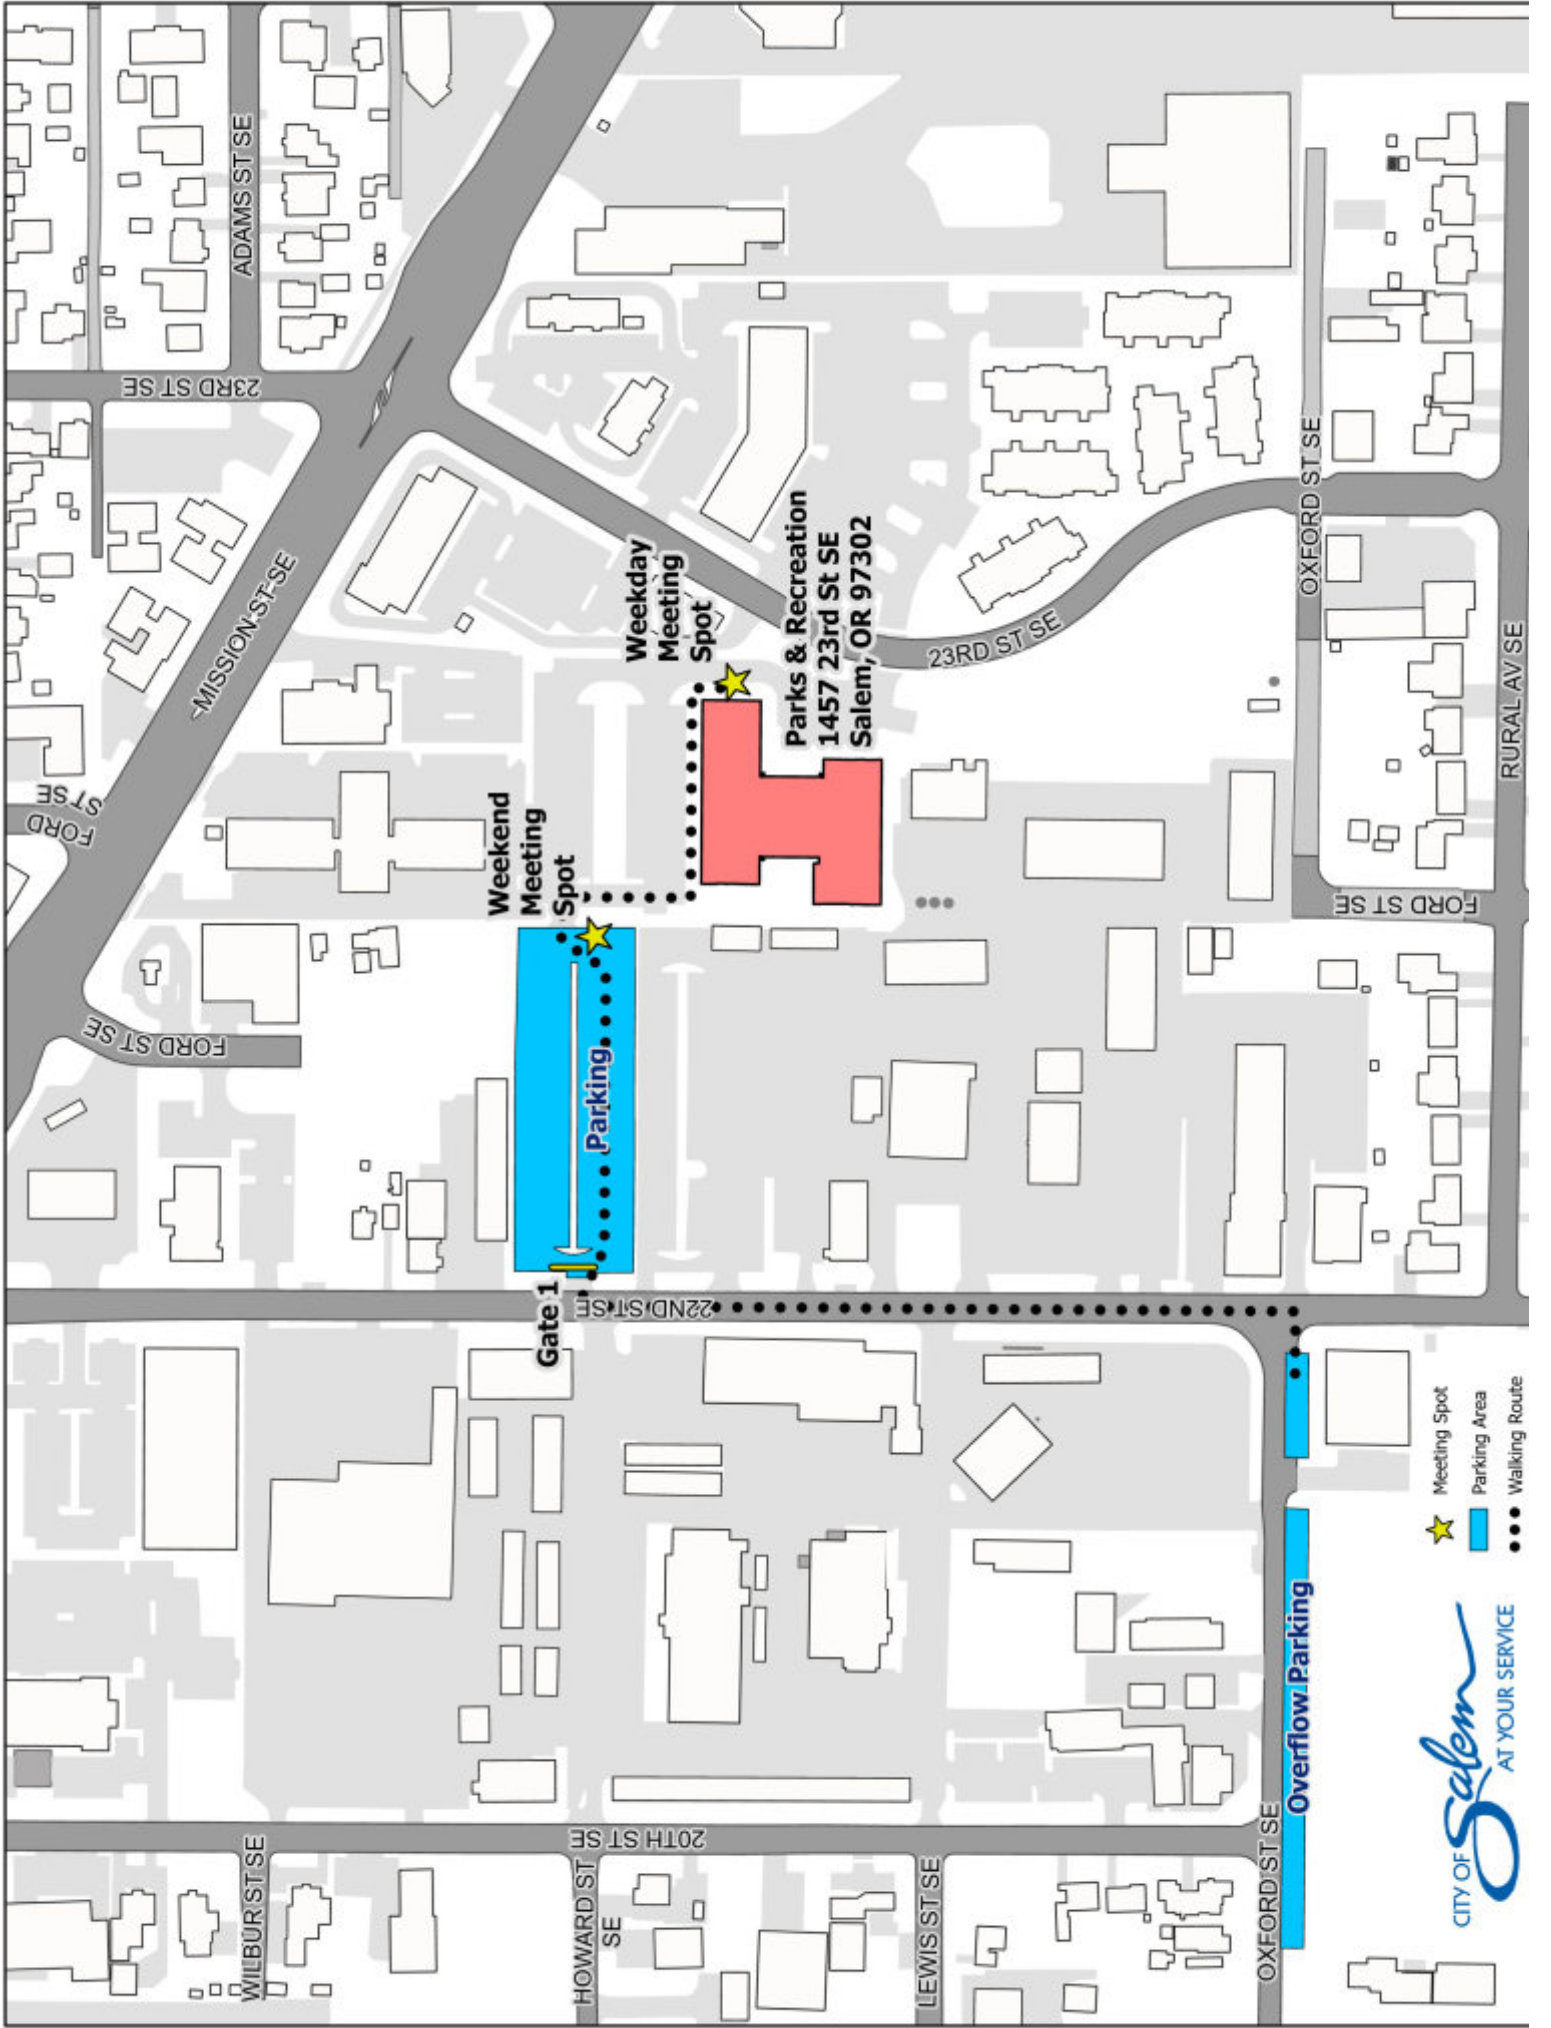

Parks & Recreation
1457 23rd St SE
Salem, OR 97302

Weekday Meeting Spot

Weekend Meeting Spot

Parking

Gate 1

Overflow Parking

- ★ Meeting Spot
- Parking Area
- ●●● Walking Route