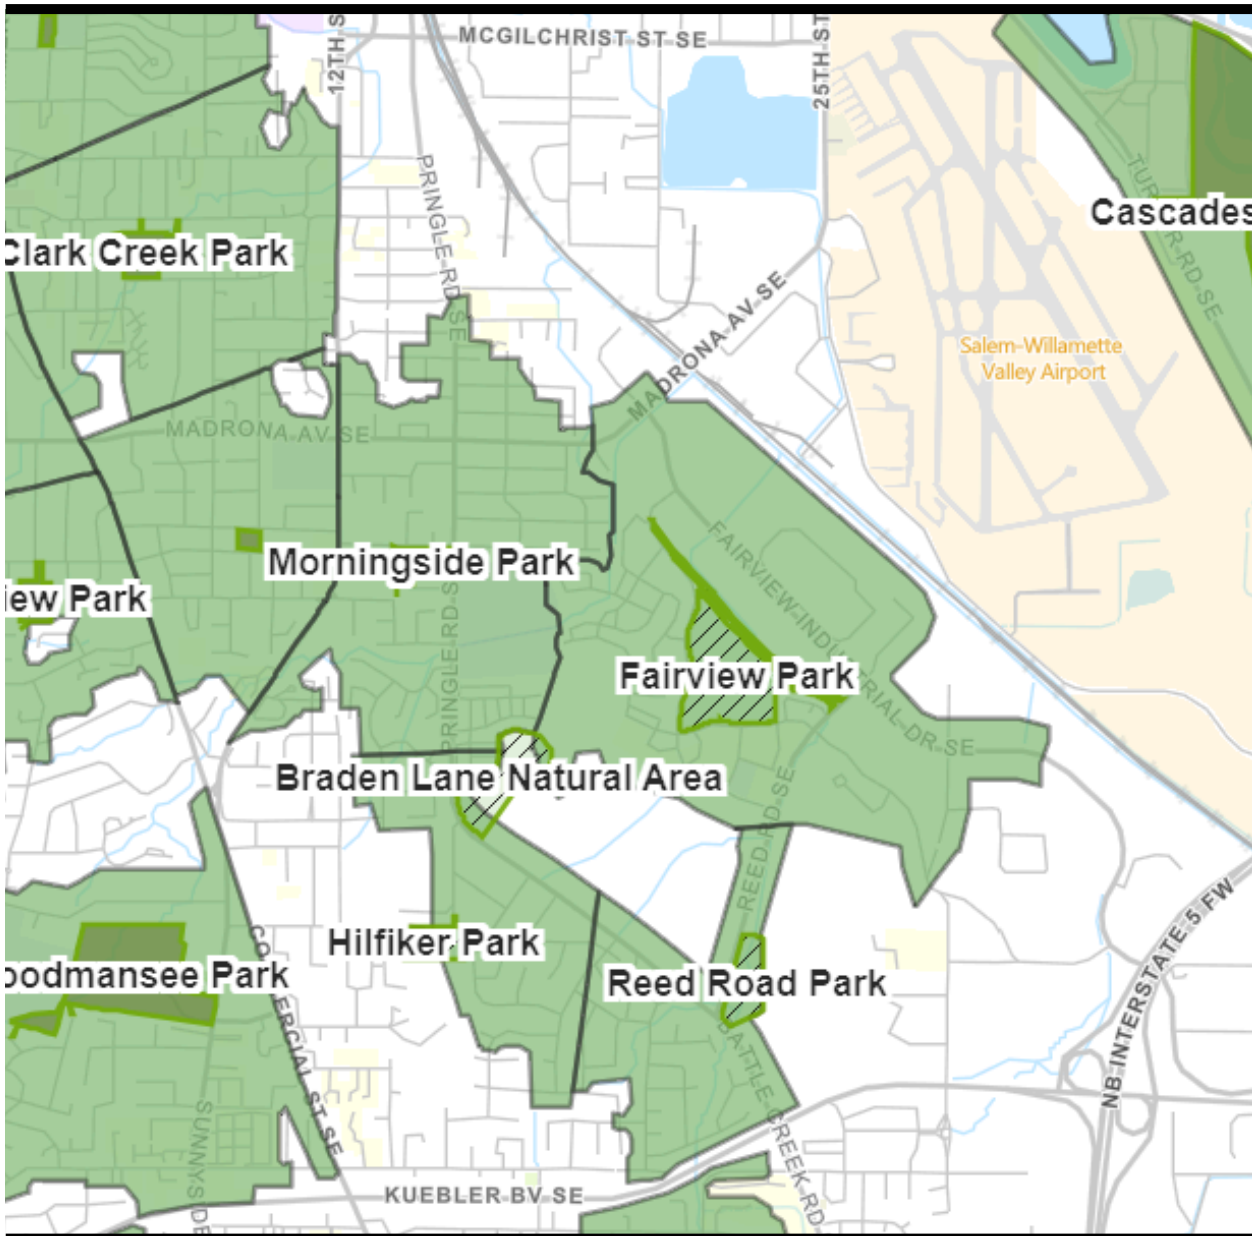

Walkable Parks

Morningside Neighborhood Association

Find other nearby parks on the **WALKABLE PARKS** web page:

Share your love of Salem parks:
[#Walk2SalemParks](https://twitter.com/Walk2SalemParks)

Scan me

<https://salemor.gov/walk-to-park>