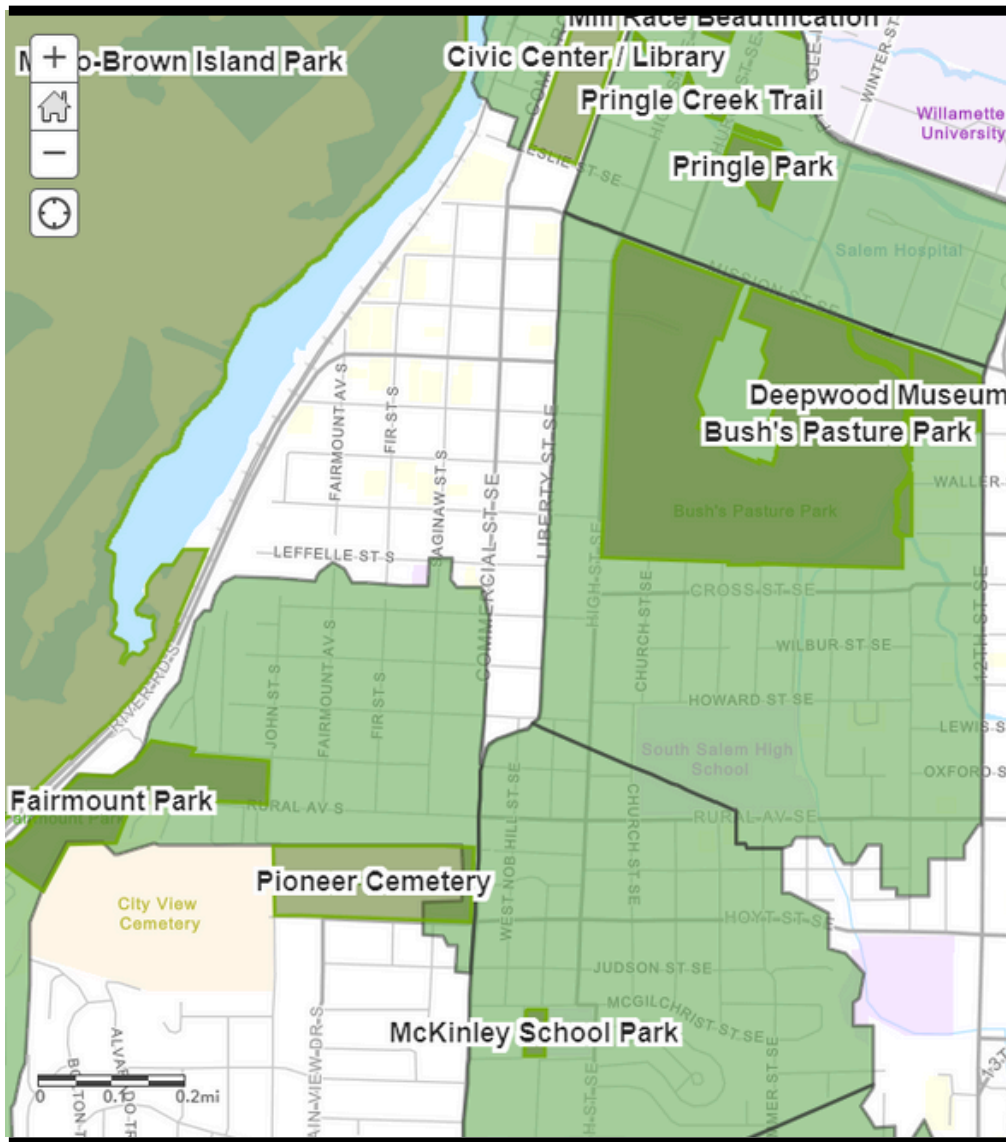

Walkable Parks

South Central Association of Neighbors

Find other nearby parks on the **WALKABLE PARKS** web page:

Scan me

<https://salemor.gov/walk-to-park>

Share your love of Salem parks: [#Walk2SalemParks](https://twitter.com/Walk2SalemParks)