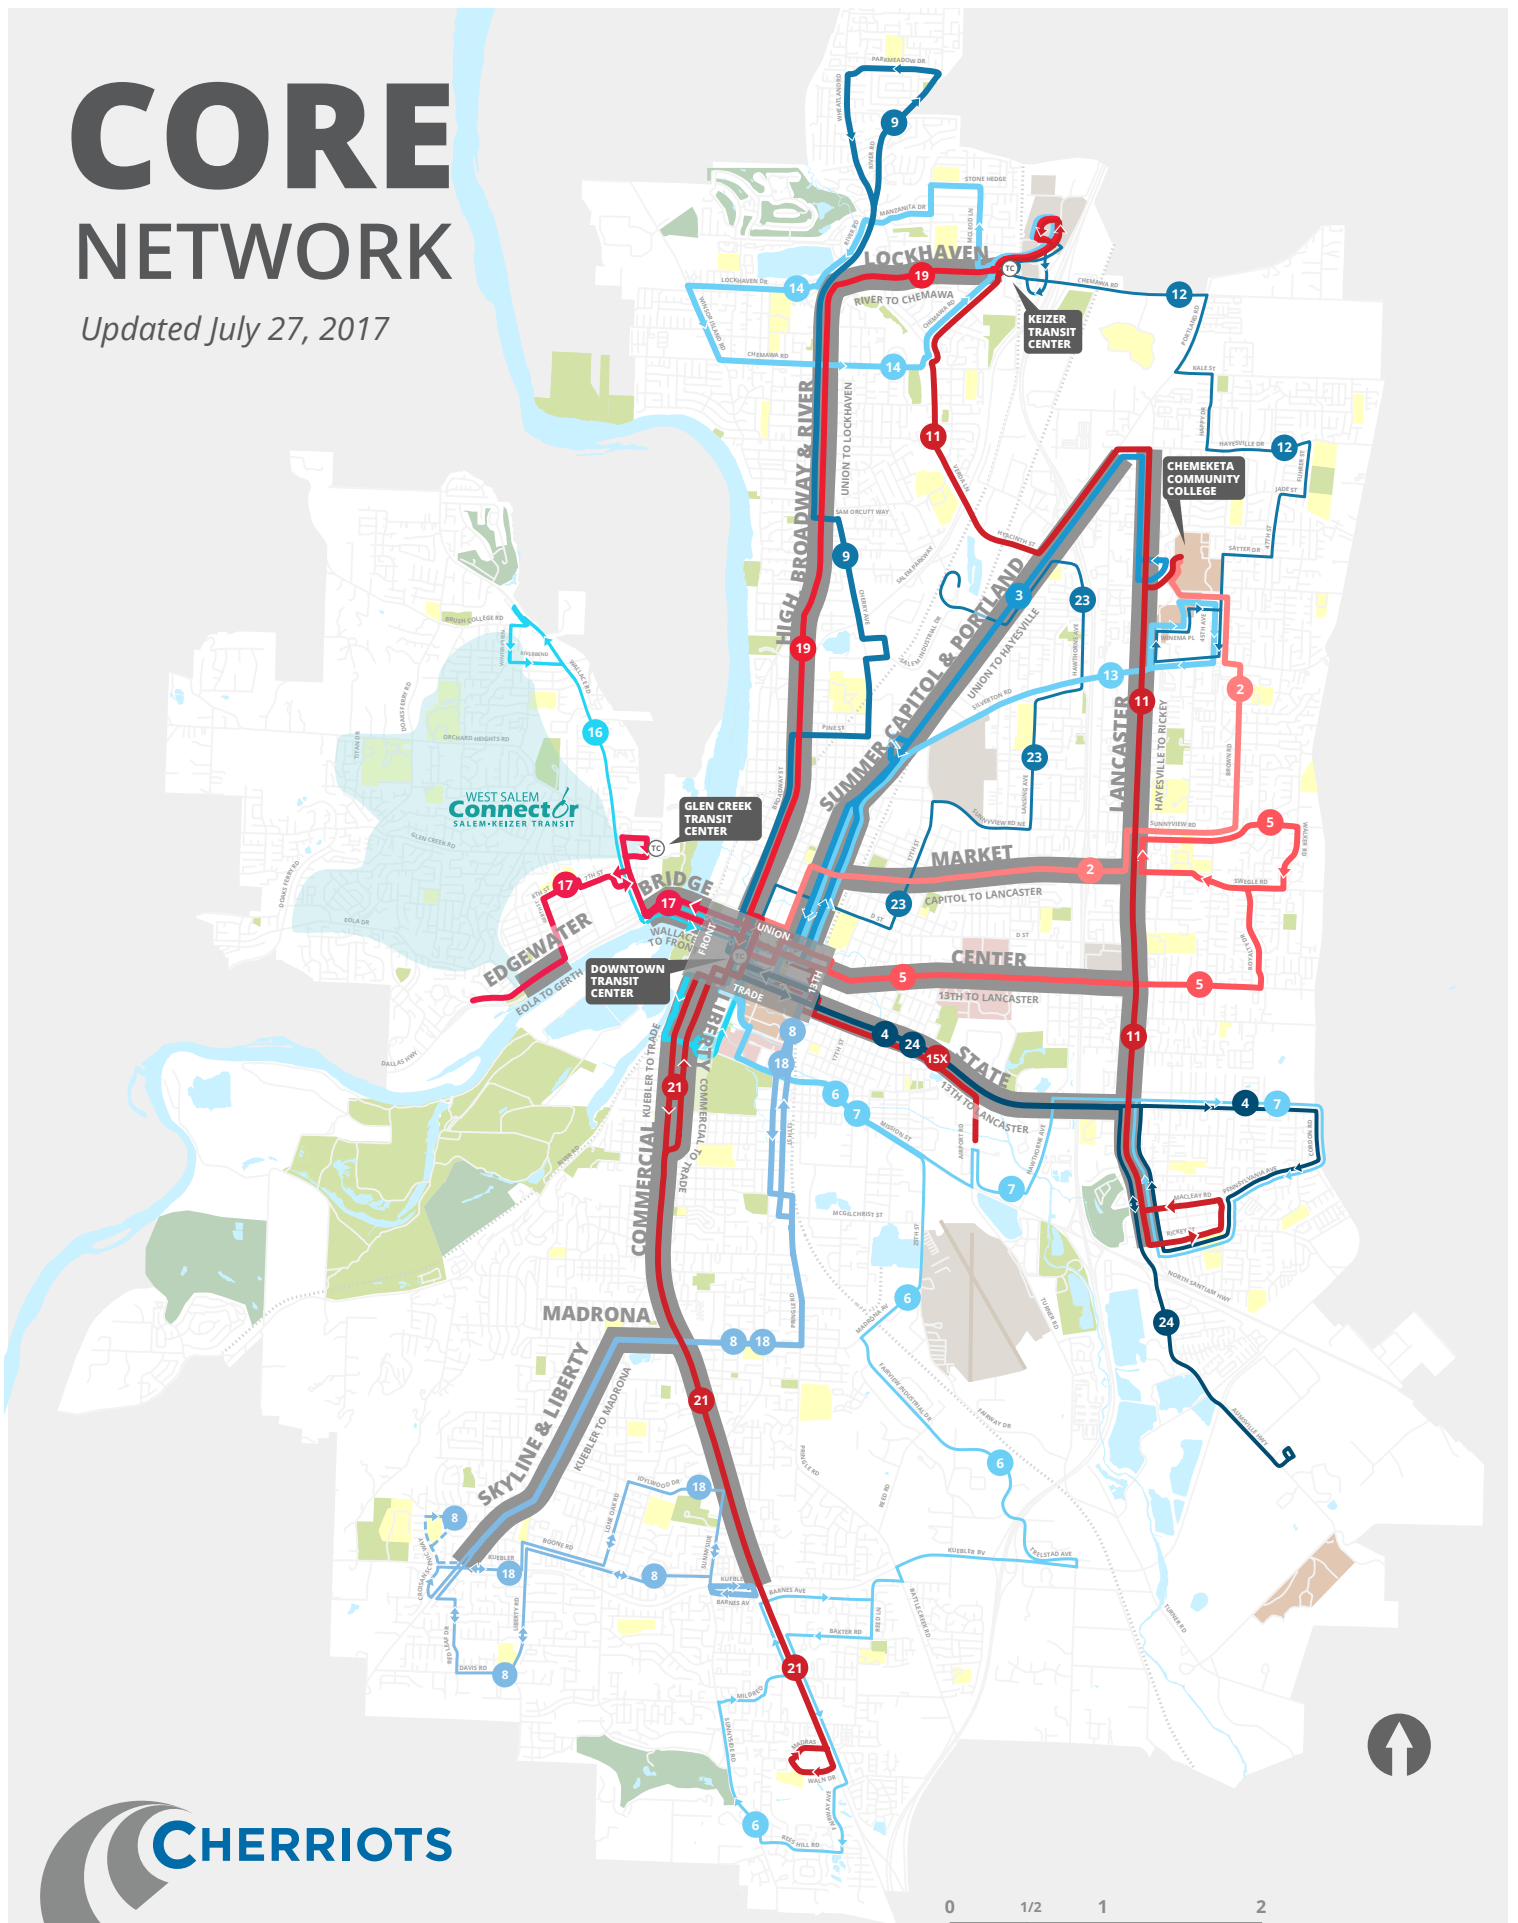

CORE NETWORK

Updated July 27, 2017

0 1/2 1 2
MILES