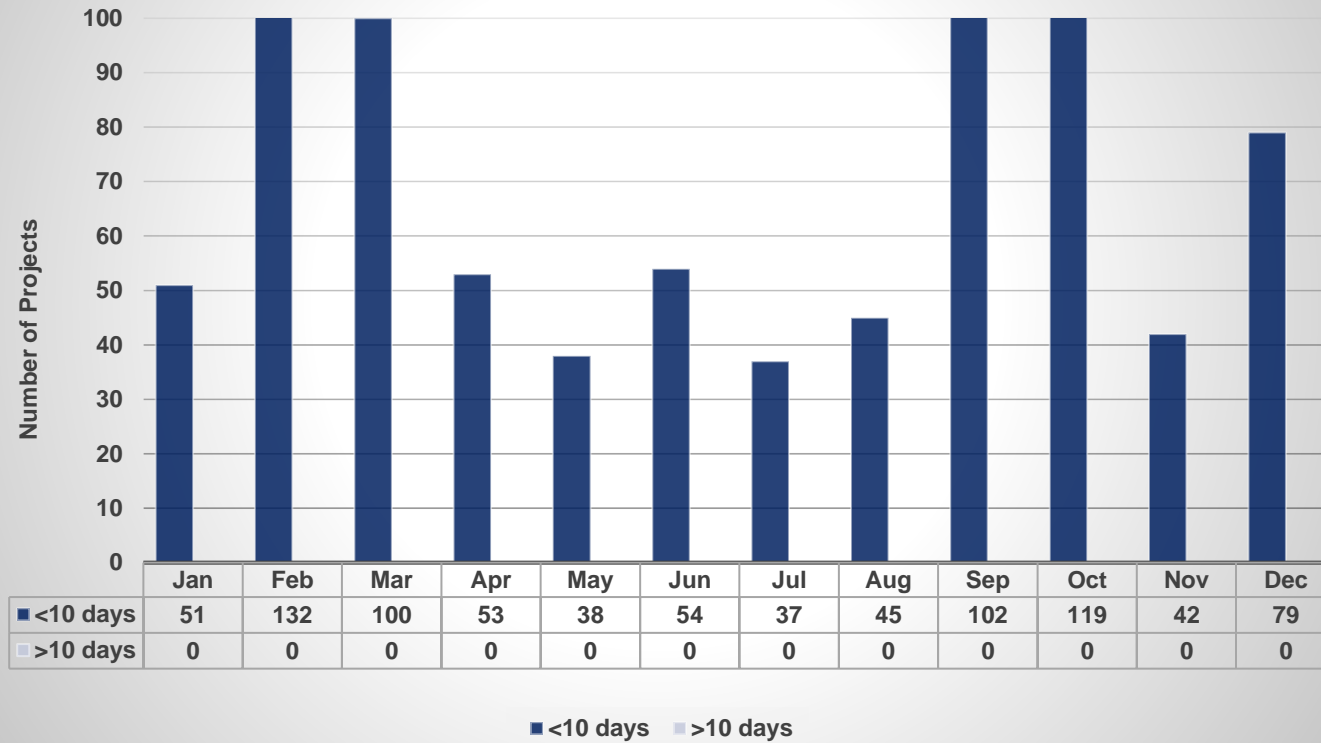

## Building & Safety 2021 Milestone Report - Commercial BP Folders First Review Comments (days)

■ <5 days   ■ <10 days   ■ <15 days   ■ <20 days   ■ >20 days

First Review in 5 days	561	70.5%
First Review in 10 days	157	19.7%
First Review in 15 days	61	7.7%
First Review in 20 days	16	2.01%
<b>Plan review meeting service goal (20 business days):</b>	<b>796</b>	<b>100%</b>

### 2021 Milestone Report - New Residential DW Folders First Review Comments (days)

<b>First Review in 10 days</b>	<b>852</b>	<b>100.0%</b>
<b>First Review in more than 10 days</b>	<b>0</b>	<b>0.00%</b>
<b>Total Number of Plan Reviews</b>	<b>852</b>	