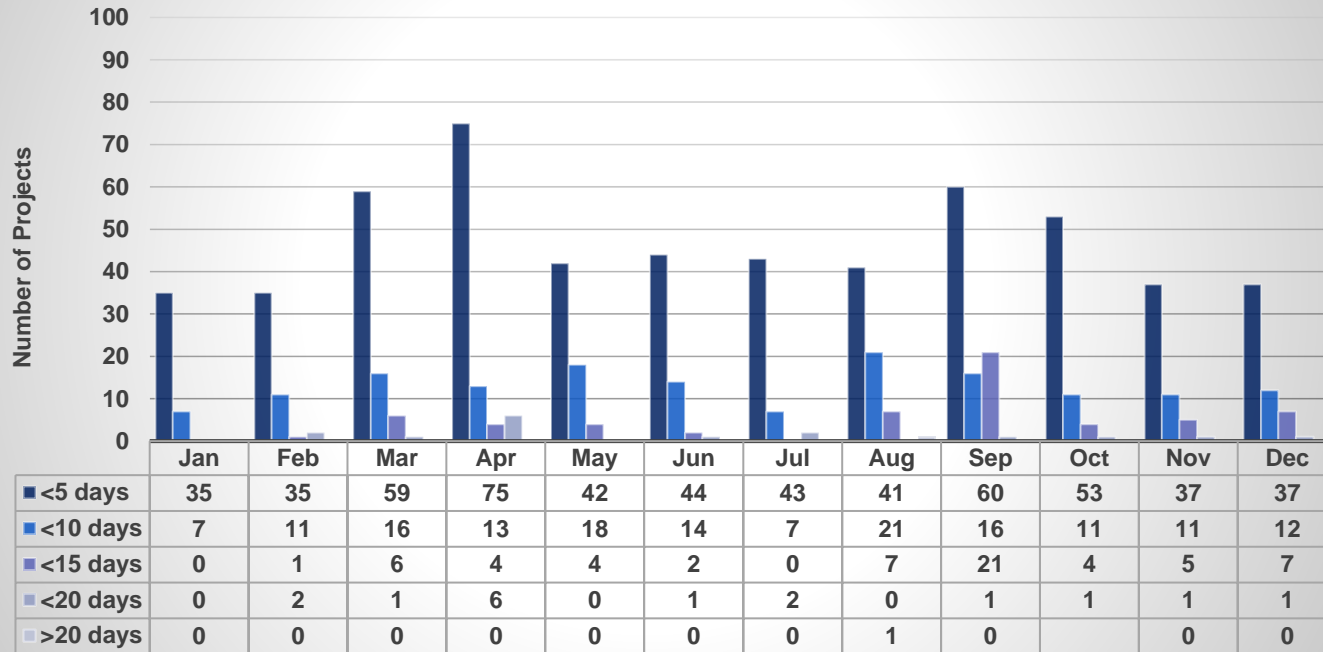

## Building & Safety 2021 Milestone Report - Commercial BP Folders First Review Comments (days)

■ <5 days   ■ <10 days   ■ <15 days   ■ <20 days   ■ >20 days

First Review in 5 days	561	70.5%
First Review in 10 days	157	19.7%
First Review in 15 days	61	7.7%
First Review in 20 days	16	2.01%
<b>Plan review meeting service goal (20 business days):</b>	<b>796</b>	<b>100%</b>

### 2021 Milestone Report - New Residential DW Folders First Review Comments (days)

<b>First Review in 10 days</b>	<b>852</b>	<b>100.0%</b>
<b>First Review in more than 10 days</b>	<b>0</b>	<b>0.00%</b>
<b>Total Number of Plan Reviews</b>	<b>852</b>	