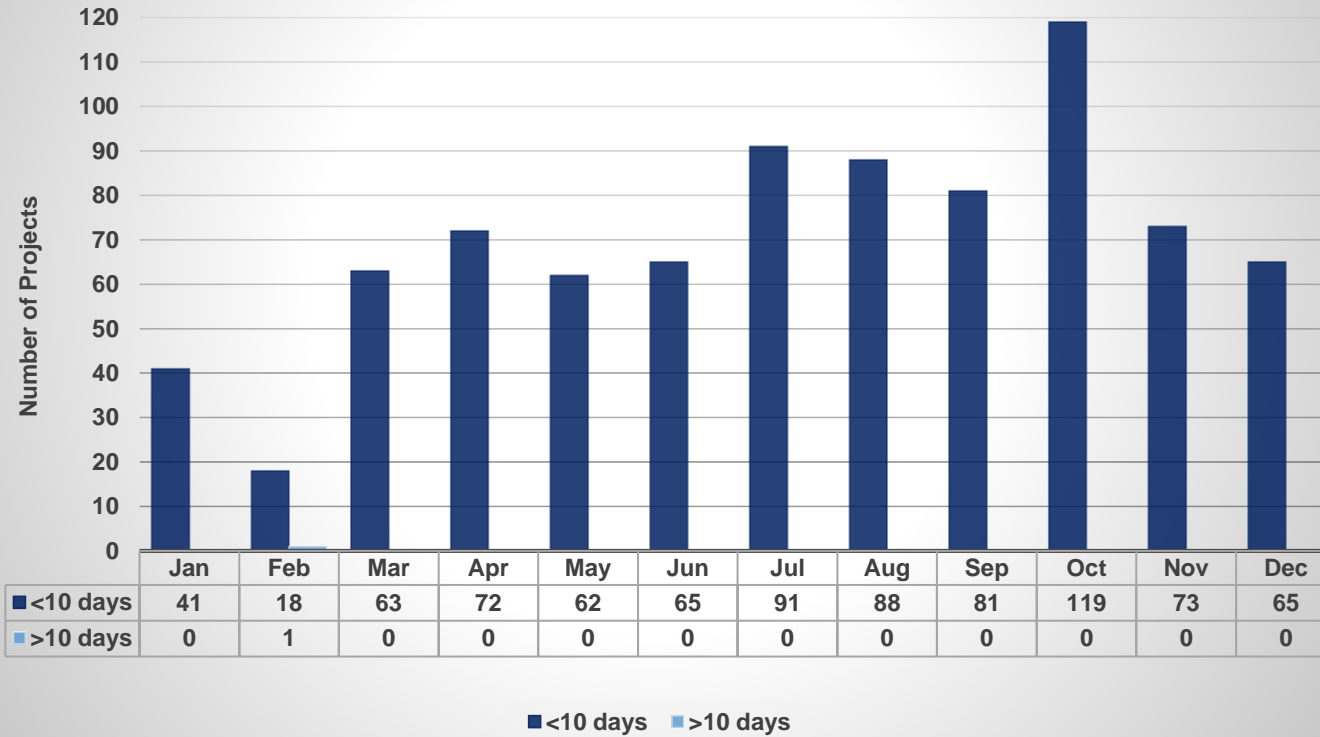

**Building & Safety
2021 Milestone Report - Residential Changes DW Folders
First Review Comments (days)**

First Review in 10 days	838	99.9%
First Review in more than 10 days	1	0.1%
Total Number of Plan Reviews	839